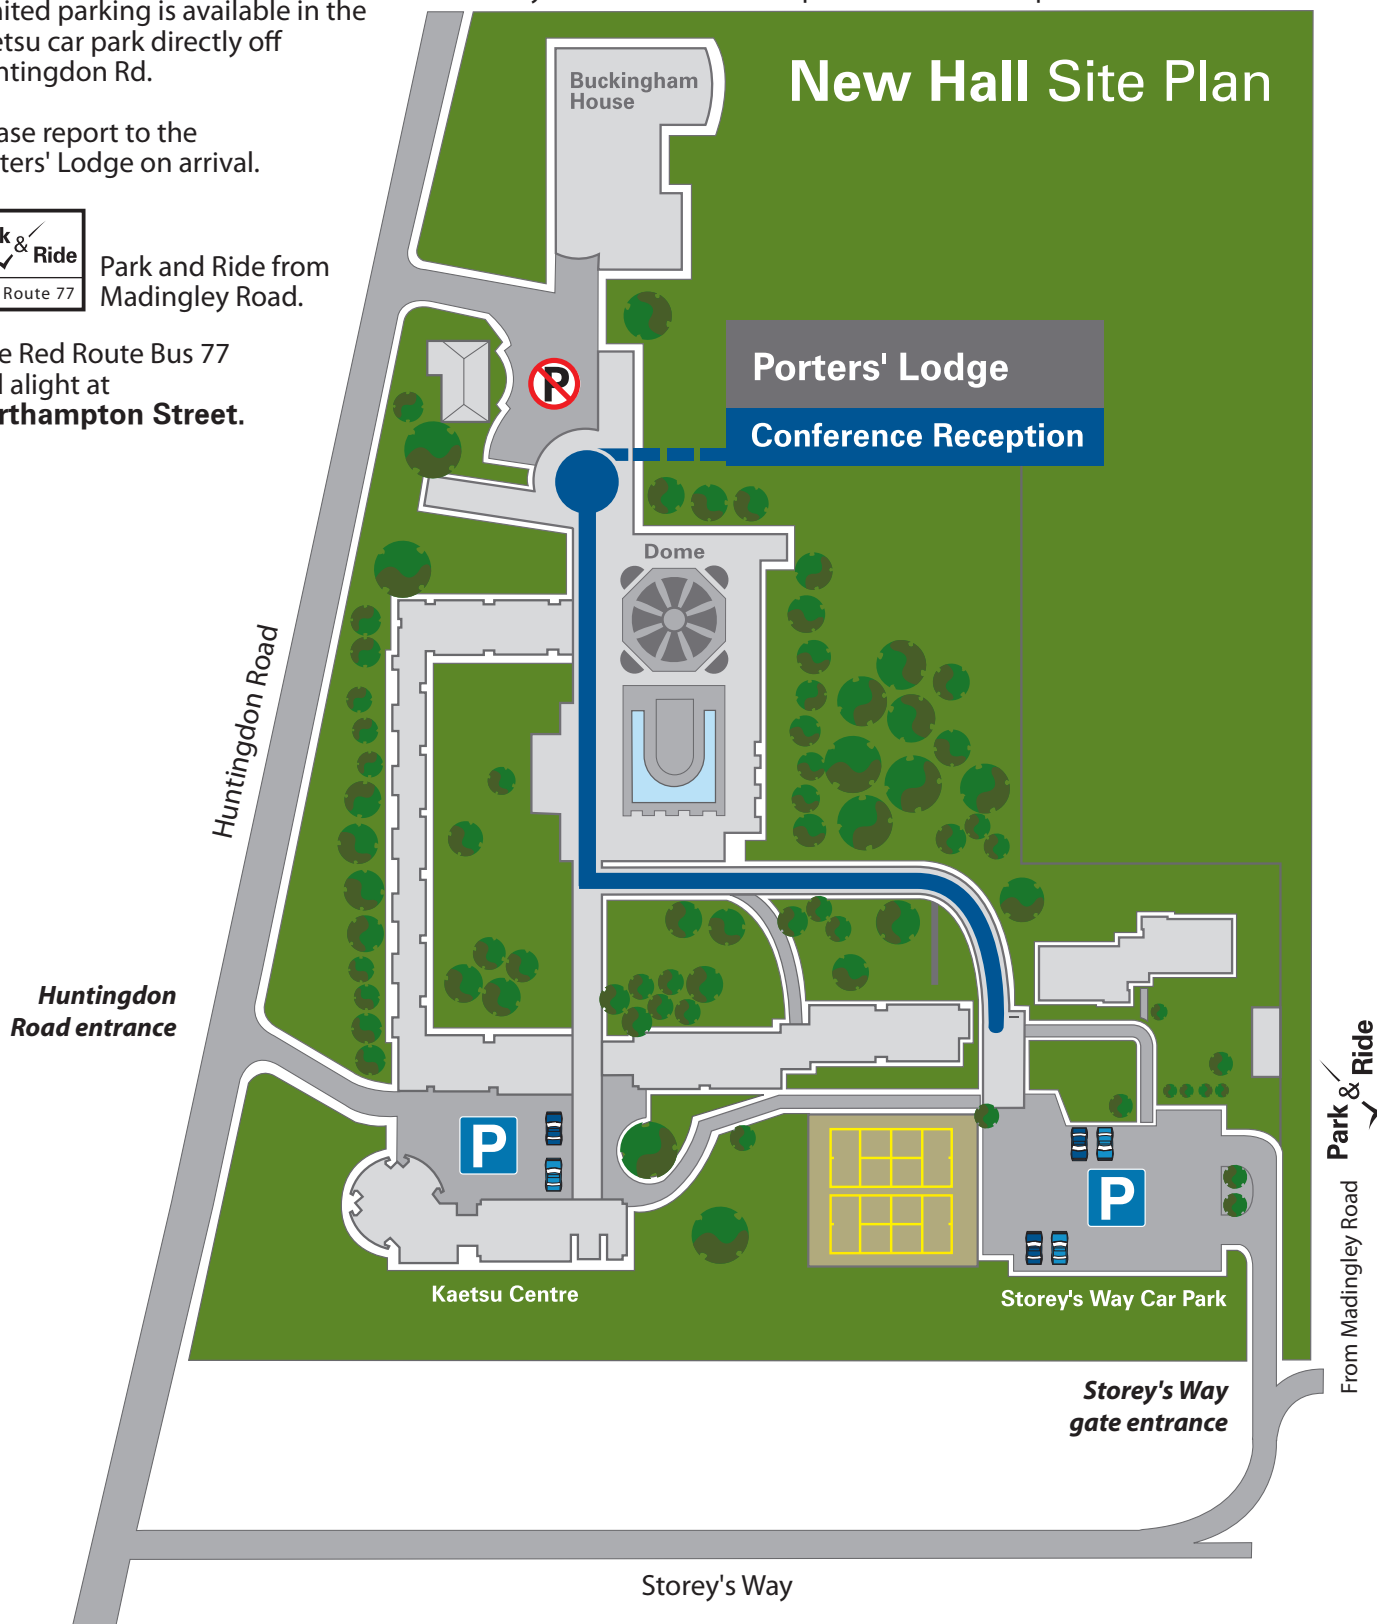

New Hall Site Plan

New Hall parking is accessed from Storey's Way off Huntingdon Road and Madingley Road.

Limited parking is available in the Kaetsu car park directly off Huntingdon Rd.

Please report to the Porters' Lodge on arrival.

Park & Ride
Red Route 77
Park and Ride from Madingley Road.

Take Red Route Bus 77 and alight at **Northampton Street**.

From City Centre and Northampton Street Bus Stop 

New Hall Site Plan

From A 14